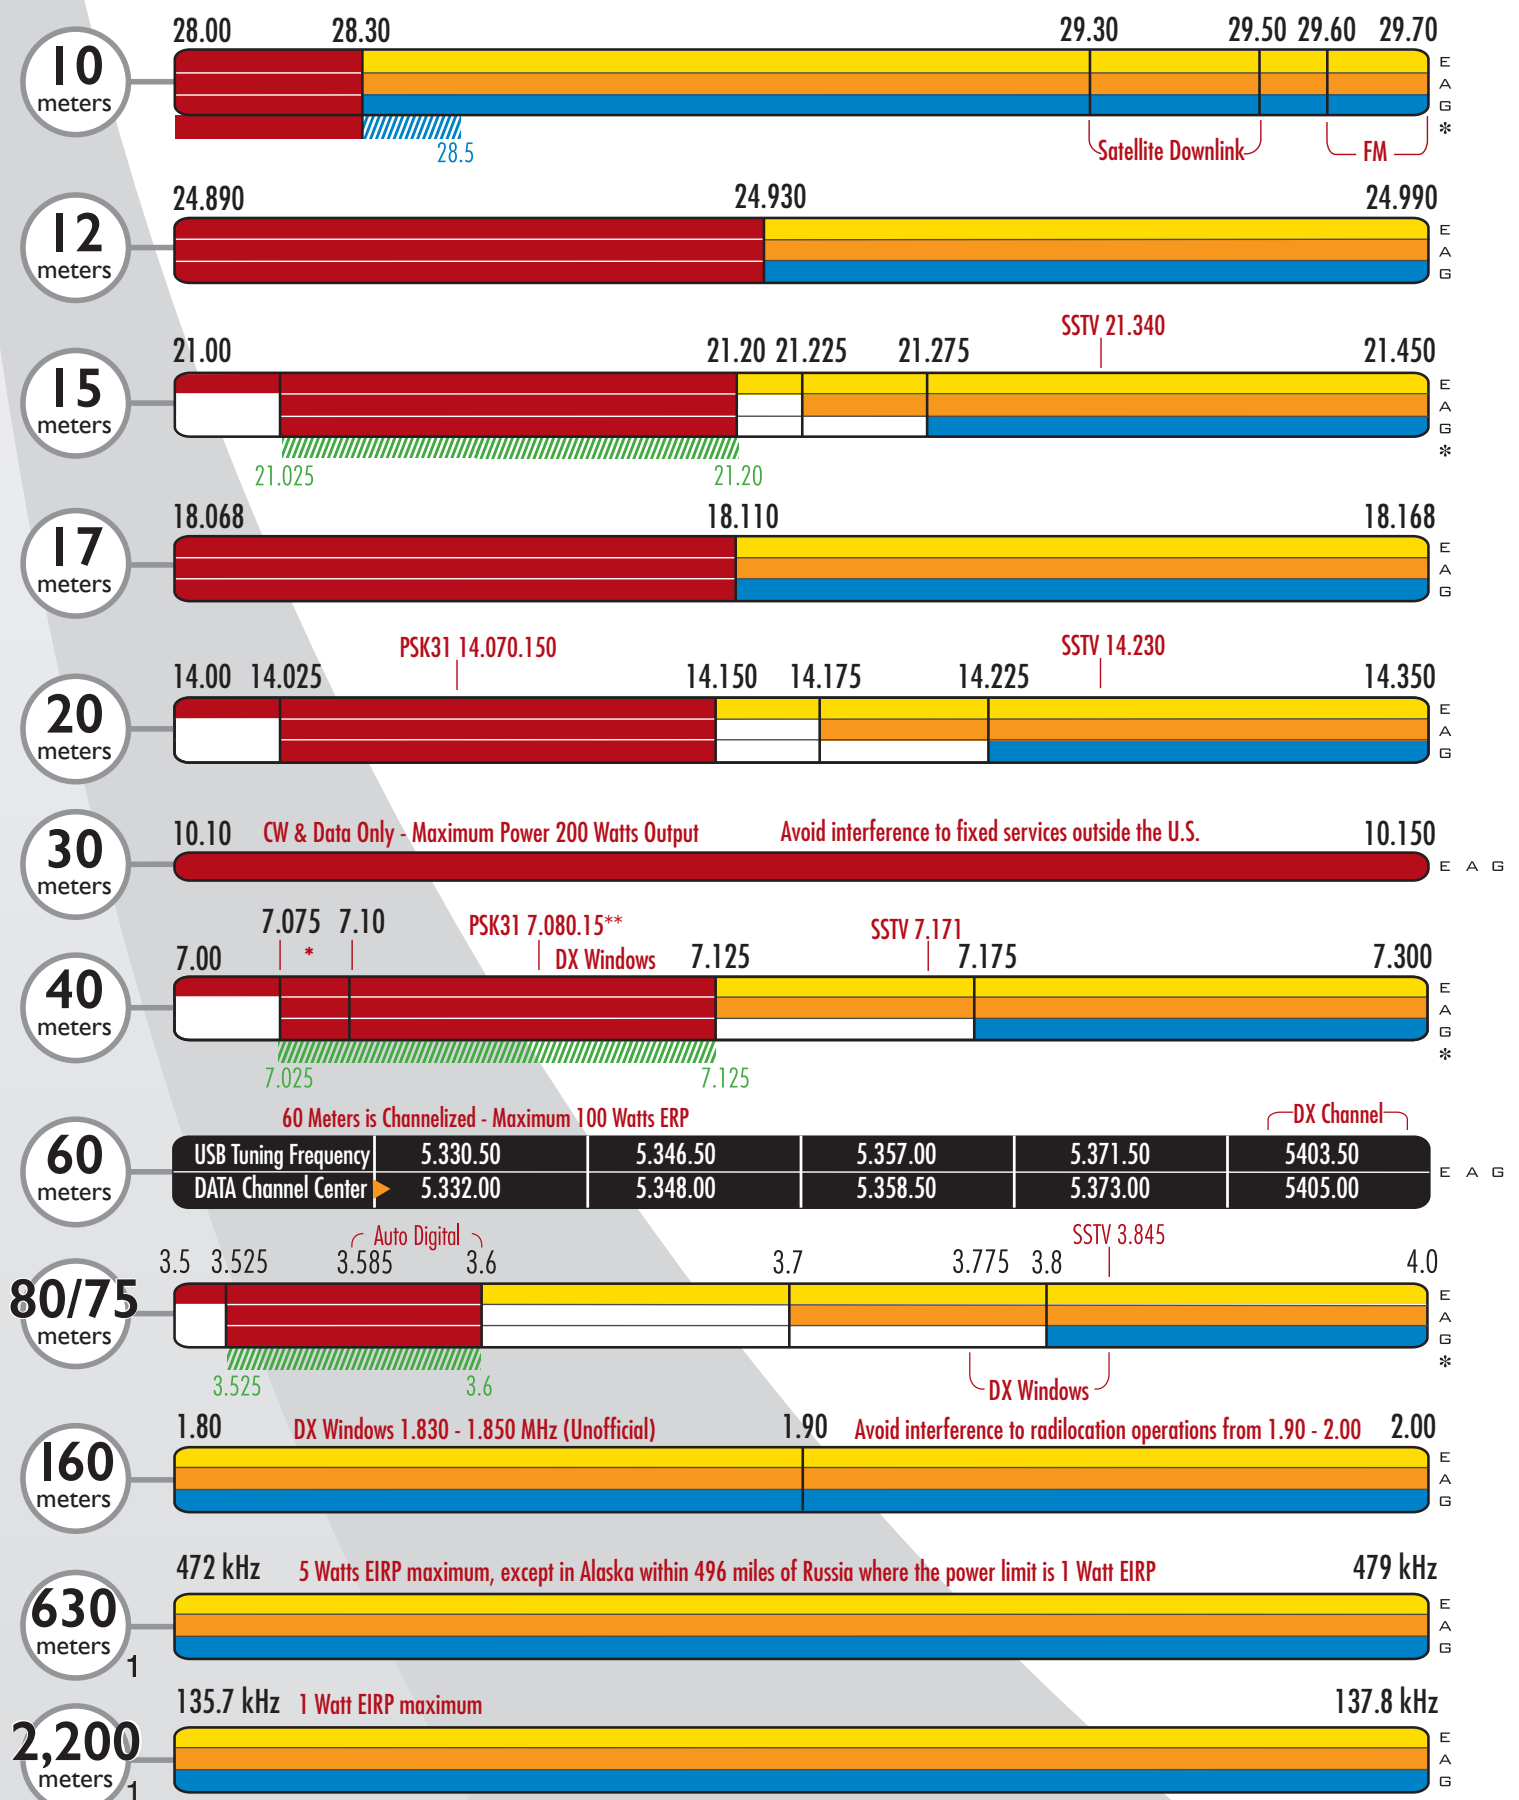

U.S.A. Amateur Radio VHF/UHF Band Plan

This Band Plan is meant to be a general guide and local band plans take precedence.

- Amateur TV Fast Scan
- Satellite
- CW
- Digital
- FM Simplex
- SSB & Weak Signal (No FM)
- FM Repeater

U.S.A. Amateur Radio MF/HF Band Plan

- Extra Voice - CW - Image
- Advanced Voice - CW - Image
- General Voice - CW - Image
- CW - RTTY - DATA
- Novice / Technician - CW
- Novice / Technician - Voice
- No Privileges

E Extra A Advanced G General
* Novice and Technician

Under restructuring, all Advanced license classes retain their operating privileges.

¹Amateurs wishing to operate on either 630 meters or 2,200 meters must first register with the Utilities Technology Council online at: <https://utc.org/plc-database-amateur-notification-process/>. You will need to register once for each band.