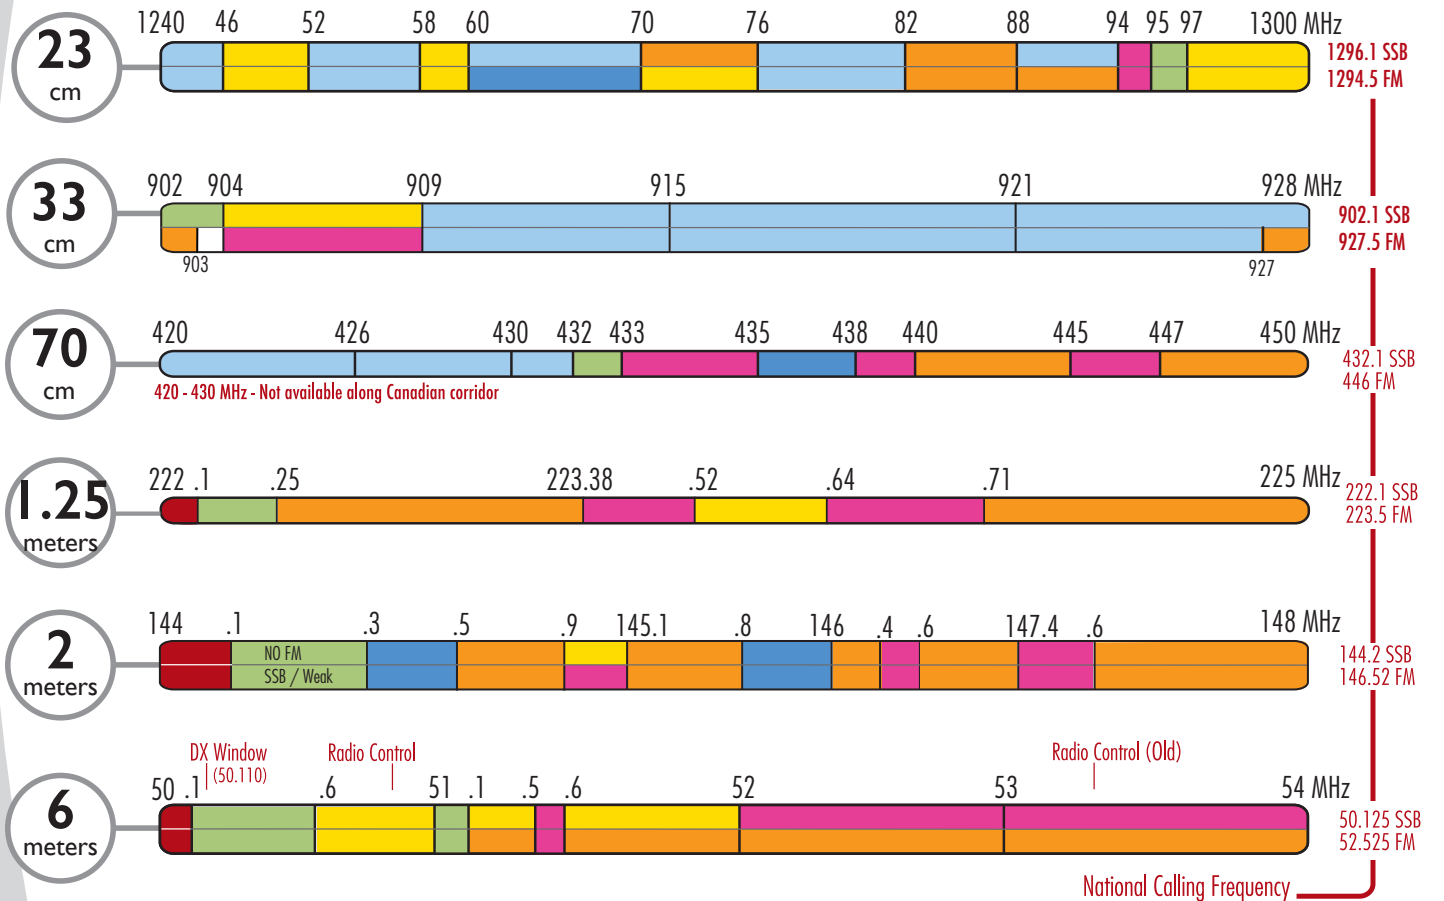

U.S.A. Amateur Radio VHF/UHF Band Plan

This Band Plan is meant to be a general guide and local band plans take precedence.

- Amateur TV Fast Scan
- Satellite
- CW
- Digital
- FM Simplex
- SSB & Weak Signal (No FM)
- FM Repeater

U.S.A. Amateur Radio MF/HF Band Plan

- Extra Voice - CW - Image
- Advanced Voice - CW - Image
- General Voice - CW - Image
- CW - RTTY - DATA
- Novice / Technician - CW
- Novice / Technician - Voice
- No Privileges

E Extra A Advanced G General
* Novice and Technician

Under restructuring, all Advanced license classes retain their operating privileges.

¹Amateurs wishing to operate on either 630 meters or 2,200 meters must first register with the Utilities Technology Council online at: <https://utc.org/plc-database-amateur-notification-process/>. You will need to register once for each band.